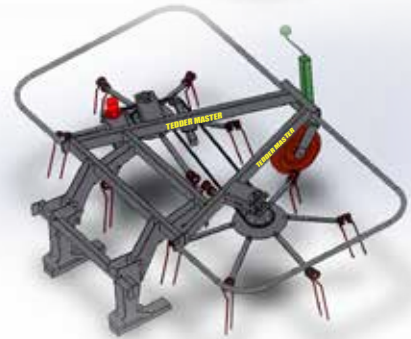

# TEDDER MASTER

**Barn Straw Bedding Leveling Master**

## Tedder Master details and specifications

- **Quick attach** - skid loader hydraulics required, will attach to any brand skid steer
- **Self-Leveling mechanics** - floating attachment, will adjust to heights from 3" to 24"
- **10' wide.** Twelve rotating tines, twin spindle. Two folding safety bars.
- Simple functions, low maintenance, lightweight - **basic and easy to operate**
- **Complete a two-day job in 2 hours** requiring only 1 person
- **Level & flatten straw to table-top perfection**
- **Multi- function** - works just as well with shaving or sunny hull bedding
- **Efficient use of straw**, also creates less dust
- **Please call for pricing and availability**