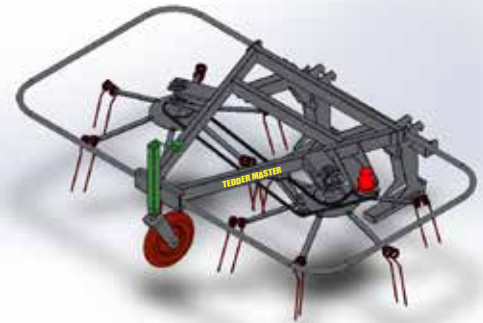

# TEDDER MASTER

**Barn Straw Bedding Leveling Master**

## Tedder Master details and specifications

- **Quick attach** - skid loader hydraulics required, will attach to any brand skid steer
- **Self-Leveling mechanics** - floating attachment, will adjust to heights from 3" to 24"
- **10' wide.** Twelve rotating tines, twin spindle. Two folding safety bars.
- Simple functions, low maintenance, lightweight - **basic and easy to operate**
- **Complete a two-day job in 2 hours** requiring only 1 person
- **Level & flatten straw to table-top perfection**
- **Multi- function** - works just as well with shaving or sunny hull bedding
- **Efficient use of straw**, also creates less dust
- **Please call for pricing and availability**